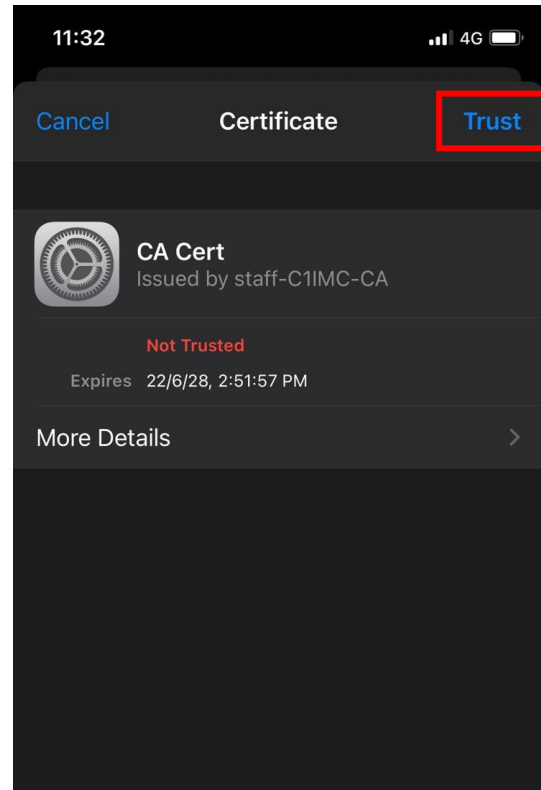

NAFA Wireless Network Configuration Guide

Apple iOS Devices (iPhone / iPad)

1. Open **Settings > Wi-Fi**, tab on Network: **“student.wifi.net”**

3. Certificate page will pop out, Tab on **“Trust”**.

2. Enter Username and Password
Username: **NAFA admission number**
Password: *********
Tab on **Join**

4. Connected.