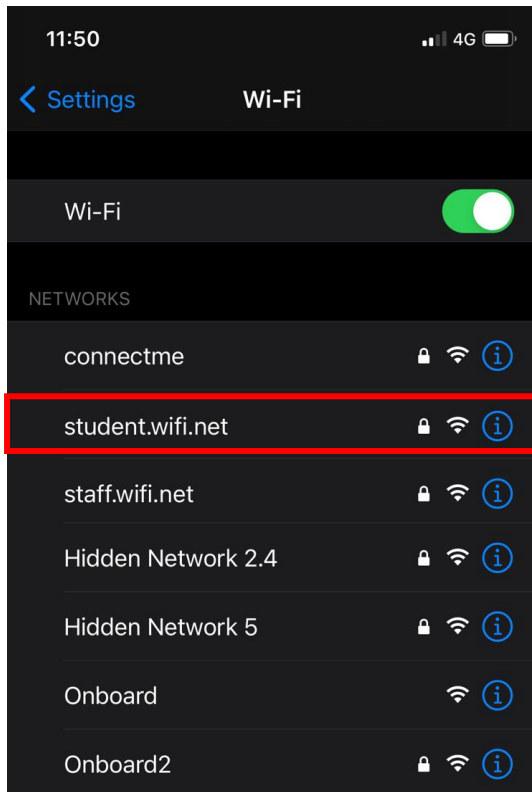

NAFA Wireless Network Configuration Guide

Apple iOS Devices (iPhone / iPad)

1. Open **Settings > Wi-Fi**, tab on Network: **“student.wifi.net”**

3. Certificate page will pop out, Tab on **“Trust”**.

2. Enter Username and Password
Username: **NAFA admission number**
Password: *********
Tab on **Join**