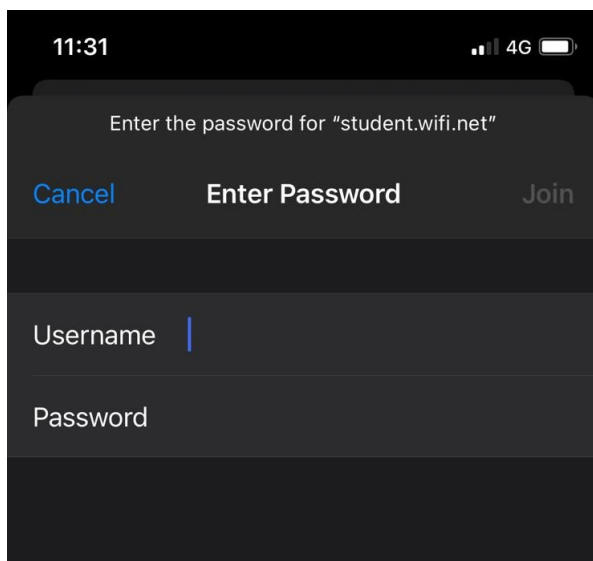

NAFA Wireless Network Configuration Guide

Apple iOS Devices (iPhone / iPad)

1. Open **Settings > Wi-Fi**, tab on Network: **“student.wifi.net”**

3. Certificate page will pop out, Tab on **“Trust”**.

2. Enter Username and Password
Username: **NAFA admission number**
Password: *********
Tab on **Join**