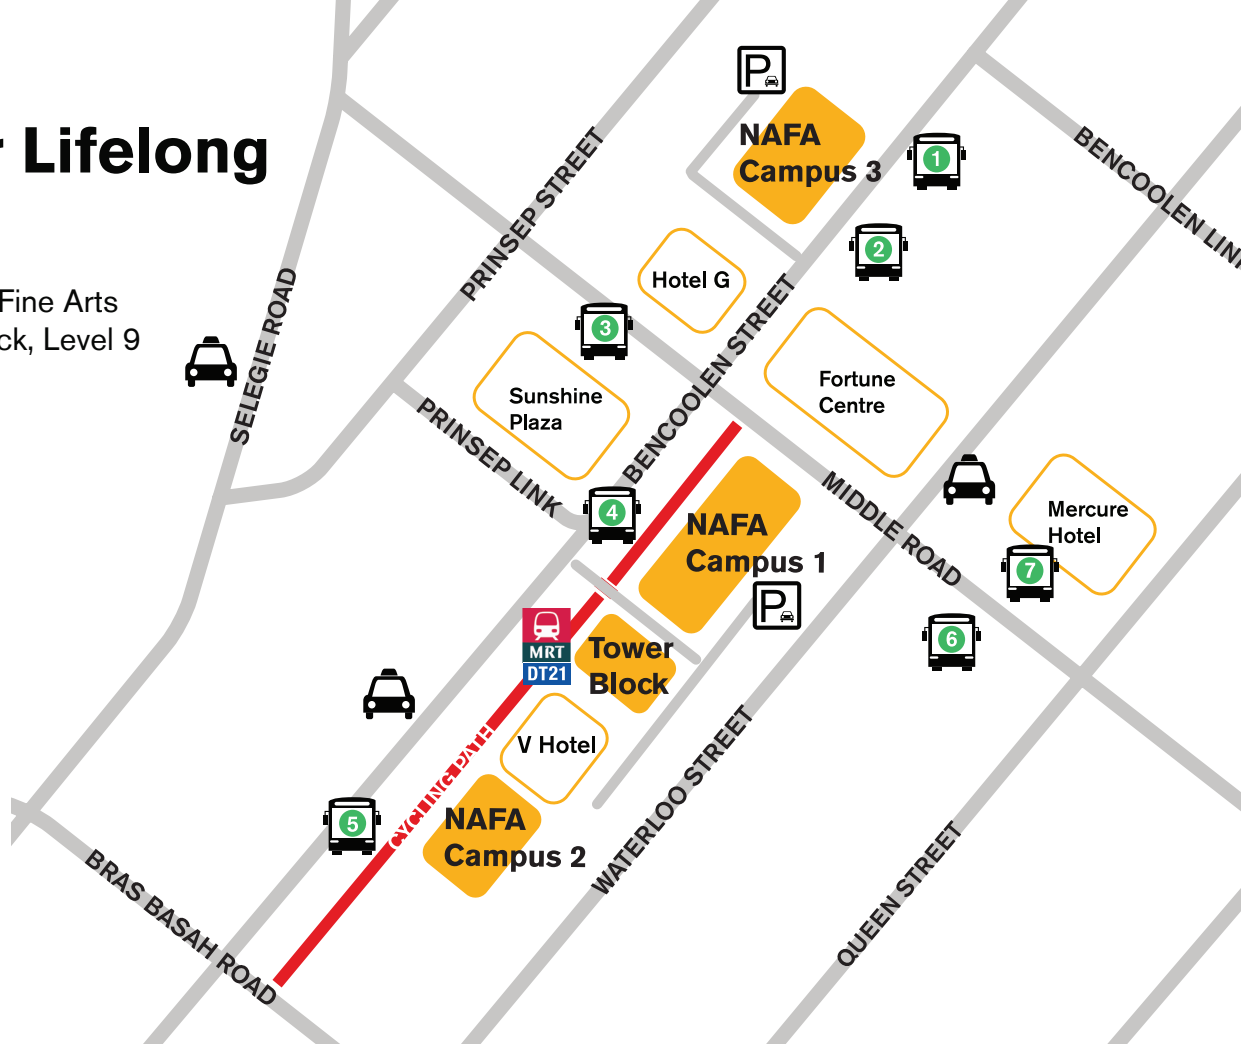

Getting to Centre for Lifelong Education

Nanyang Academy of Fine Arts
Campus 1, Tower Block, Level 9
80 Bencoolen Street
Singapore 189655

By Train

From Bencoolen MRT Station DT21

Exit A
Turn right to enter NAFA Campus 1, Tower Block Lift Lobby. Take the lift up to Level 9.

From Bras Basah MRT Station CC2

Exit E
Turn right at Starbucks, and right again at Food Republic. Walk straight until NAFA Campus 1, Tower Block can be seen on the right. Turn right to enter NAFA Campus 1, Tower Block Lift Lobby (next to Exit A Bencoolen MRT Station). Take the lift up to Level 9.

By Bus

- | | |
|------------------------------------|-----------------------------|
| ➊ Ibis S'pore on Bencoolen (07517) | 64, 65, 139 |
| ➋ Opp NAFA Campus 3 (07518) | 56, 131, 147, 166, 857, 980 |
| ➌ Sunshine Plaza (07571) | 56 |
| ➍ Bef Bencoolen Stn Exit A (04029) | 64, 65, 139 |
| ➎ Opp Bencoolen Stn Exit B (04019) | 131, 147, 166, 857 |
| ➏ Bef Waterloo St (07561) | 56 |
| ➐ Aft Waterloo St (07569) | 56, 980 |

By Taxi

Drop-off point at NAFA Campus 1, Wing A, roundabout.

Drop-off point at Masjid Bencoolen Taxi Stand (Location no: B17) | Tower Block is located opposite the Taxi Stand, next to V Hotel.

By Car

Entrance to NAFA Campus 1 basement car park is on the left of Bencoolen Street, which is a one-way street. The NAFA Campus 1 Car Park is located right after the bus stop.